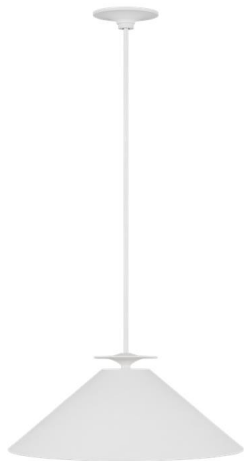

LXP1011CPST: Extra Large Pendant

Collection: Cornet
UPC #:014817631357
Finish: Cast Plaster (CPST)

Dimensions:

Diameter: 24" **Wire:** 180" (color/White)
Width: 24" **Mounting Proc.:** Screw Collar - Stem
Height: 9 5/8" **Connection:** Mounted To Box

Bulbs:

1 - Medium A19 60w Max. 120v - Not included

Features:

- This product may be mounted on a sloped ceiling
- Meets Title 24 energy efficiency standards
- Title 24 compliant if used with Joint Appendix (JA8) approved light bulbs listed in the California Energy Commission Appliance database.

Material List:

1 Body - Steel - Cast Plaster
 1 Break - Die Cast Aluminum - Cast Plaster
 4 12" Stem - Steel - Cast Plaster
 1 6" Stem - Steel - Cast Plaster

Safety Listing:

Safety Listed for Damp Locations

Instruction Sheets:

Trilingual (English, Spanish, and French) (CORNET_PEND)

Shade / Glass / Diffuser Details:

Part	Material	Finish	Quantity	Item Number	Length	Width	Height	Diameter	Fitter Diameter	Shade Top Length	Shade Top Width	Shade Top Diameter
Shade	Steel	Cast Plaster	1				8 1/8	24				