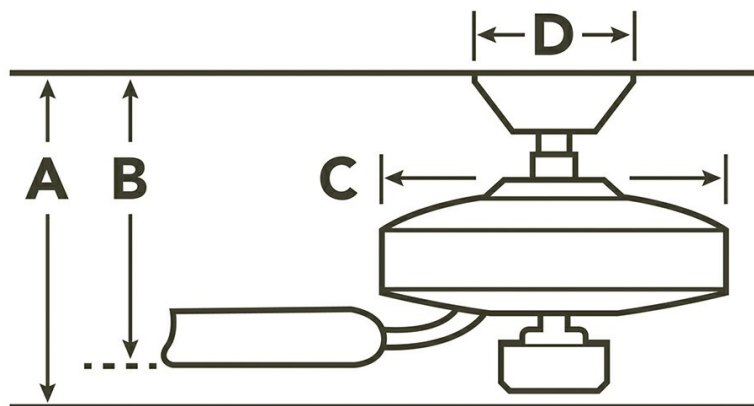

Specifications

Number of Blades	3
Blades Included	Yes
Blade Pitch	13 Degrees
Blade Sweep	52"
Blades Reversible	No
Blade Material	ABS
Optional Blades Available	No
Downrod 1	1.00 OD X 4.50
Primary Control System	3 Speed Wall Control Full Function
Remote Included	No
Wall Control Included	Yes
Low Ceiling Adaptable	No
Motor Size	153MM X 17MM
Motor Type	AC

Dimensions

Downrod	A	B	C	D
1.00 OD X 4.50	13.75	12.75	9.25	6.75

Available Finishes

Finish	Fixture	Glass	Blade 1	Blade 2

Downlight

Downlight Included	Yes
Light Source	LED
Downlight Bulb Included	Integrated
# of Bulbs/LED Modules	1
Watts	57/20
Initial Lumens	1600
Glass Description	Cased Etched Opal
Optional Light Kit Available	No
Kelvin Temperature	3000K