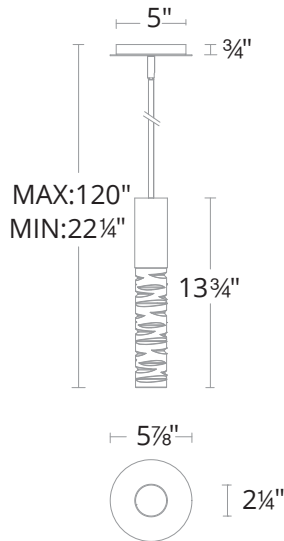

Project: \_\_\_\_\_  
 Location: \_\_\_\_\_  
 Fixture Type: \_\_\_\_\_  
 Catalog Number: \_\_\_\_\_

**AVAILABLE FINISHES**

PN: Polished Nickel

**DESCRIPTION**

Appealing to your sensibility, this sculpted optic crystal design evokes a dimensional look of fluidity. Install Cru in groups to feature tables or draw circulation towards reception areas. Matching sconce available. A clear cylinder touched by a little grace.

**FEATURES**

- Built-in color temperature adjustability switch from 3000K/3500K/4000K at time of installation
- Thin canopy conceals a proprietary 120V/277V driver
- Three 12" and one 6" down rods included (additional sold separately)
- Hang straight swivel
- Spin-on round canopy with minimal hardware
- Can be mounted on a sloped ceiling

**SPECIFICATIONS**

CRI	90
Dimming	ELV, TRIAC
Standards	ETL/cETL, Damp, Title 24

**REPLACEMENT PARTS**

- RPL-RODIN06-886-PN - 6" Rod (PN)
- RPL-RODIN12-886-PN - 12" Rod (PN)
- RPL-GLA-14222 - V-cut Crystal

**LINE DRAWING**

Model	Size	LED Color Temp	Finish	Voltage	Wattage	Weight	LED Lumens	Delivered Lumens
BPD14214	14"	3000K/3500K/4000K	PN Polished Nickel	120/277V	16W	6 lb	600	350

Example: BPD14214-PN