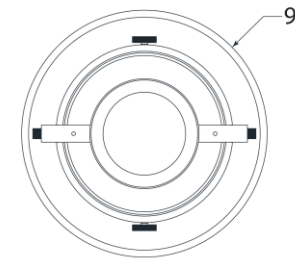

## Kears Medium Post Lantern

Item # S 7760AI-CG

Designer: Ian K. Fowler

Height: 22"

Width: 9"

Base: 3" Round Post Cap

Finishes: AI

Glass Options: CG

Socket: E26 Keyless

Wattage: 6.5 LED T10

Weight: 9 Pounds

Note: Requires Smaller Outlet Box

Bottom View

Side View