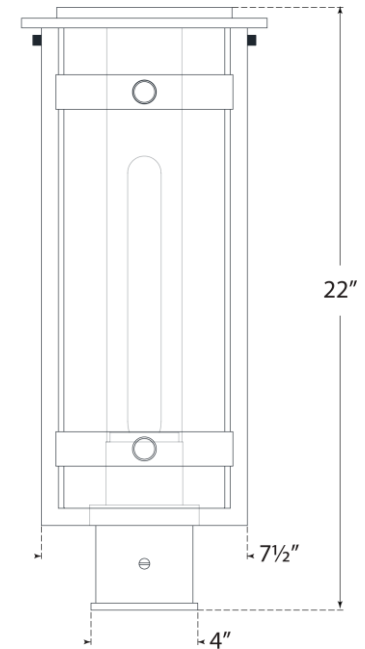

## Kears Medium Post Lantern

Item # S 7760AI-CG

Designer: Ian K. Fowler

Height: 22"

Width: 9"

Base: 3" Round Post Cap

Finishes: AI

Glass Options: CG

Socket: E26 Keyless

Wattage: 6.5 LED T10

Weight: 9 Pounds

Note: Requires Smaller Outlet Box

Bottom View

Side View