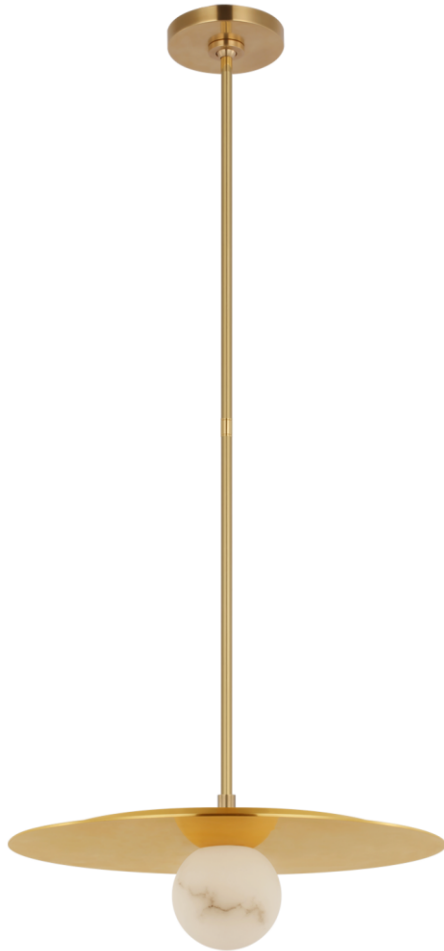

# TEAR SHEET

## Pertica 18" Disc Pendant

Item # KW 5526MAB-ALB

Designer: Kelly Wearstler

O/A Height: 49.25"

Fixture Height: 6.5"

Min. Custom Height: 12.75"

Width: 18"

Canopy: 5" Round

Finishes: MAB, MBZ, PN

Shade Treatments: ALB

Lightsource: Dedicated LED

Wattage: 6w (700lm)

Weight: 18 Pounds

Note: Custom Height Available | Alabaster is a Natural Stone | Variations in Color and Texture are Expected