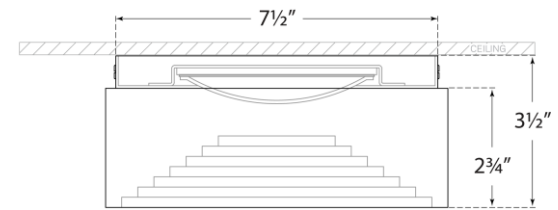

## Otto Small Flush Mount

Item # KW 4901PN-ALB

Designer: Kelly Wearstler

Height: 3.5"

Width: 8"

Canopy: 7.5" Round

Finishes: AB, BZ, PN

Glass Options: ALB

Lightsource: Dedicated LED

Wattage: 18w (1500lm)

Weight: 7 Pounds

Note: Alabaster is a Natural Stone | Variations in Color and Texture are Expected

Side View

Bottom View