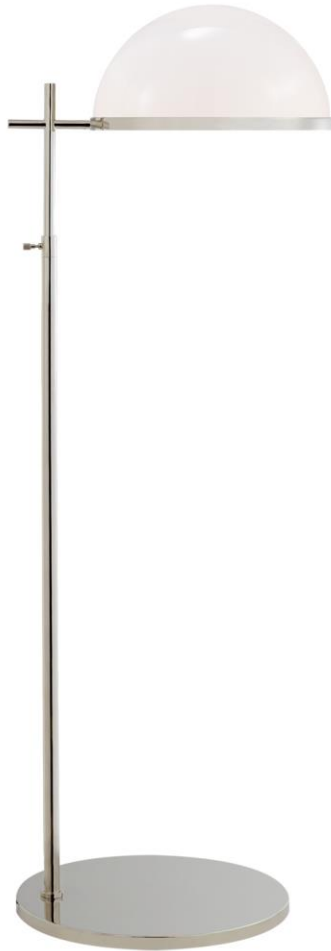

TEAR SHEET

Dulcet Medium Pharmacy Floor Lamp

Item # KW 1240PN-WG

Designer: Kelly Wearstler

Height: 43.5" - 54.5"

Width: 15"

Extension: 17.25"

Base: 15" Round

Finishes: AB, BZ, PN

Shade Treatments: AB, BZ, PN, WG

Shade Details: White Glass

Socket: E26 Keyless w/ Foot Switch

Wattage: 60 A19

Weight: 36 Pounds