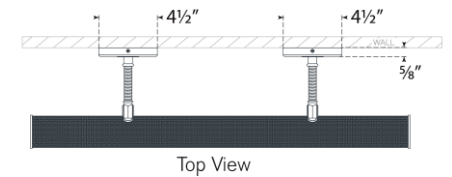

## Halwell 30" Picture Light

Item # CHD 2586AB/NRT

Designer: Chapman & Myers

Height: 2.75" - 4.5"

Width: 30"

Extension: 6.25" - 8.25"

Backplate: 2.75" x 4.5" Rectangle

Finishes: AB/NRT, BZ/NRT, PN/NRT

Socket: 2 - E26 Keyless

Wattage: 2 - 8 LED T9

Weight: 7 Pounds

Note: UL Only | Requires Smaller Outlet Box

Top View

Side View

Front View