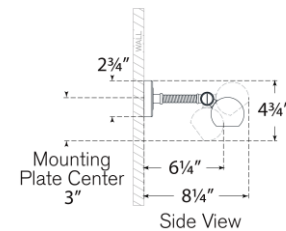

## Halwell 30" Picture Light

Item # CHD 2586AB/NRT

Designer: Chapman & Myers

Height: 2.75" - 4.5"

Width: 30"

Extension: 6.25" - 8.25"

Backplate: 2.75" x 4.5" Rectangle

Finishes: AB/NRT, BZ/NRT, PN/NRT

Socket: 2 - E26 Keyless

Wattage: 2 - 8 LED T9

Weight: 7 Pounds

Note: UL Only | Requires Smaller Outlet Box

Top View

Side View

Front View