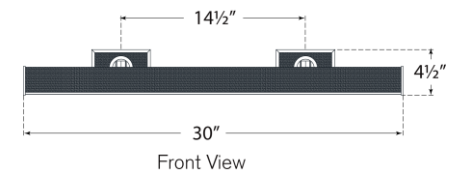

TEAR SHEET

Halwell 30" Picture Light

Item # CHD 2586AB/NRT

Designer: Chapman & Myers

Height: 2.75" - 4.5"

Width: 30"

Extension: 6.25" - 8.25"

Backplate: 2.75" x 4.5" Rectangle

Finishes: AB/NRT, BZ/NRT, PN/NRT

Socket: 2 - E26 Keyless

Wattage: 2 - 8 LED T9

Weight: 7 Pounds

Note: UL Only | Requires Smaller Outlet Box

Front View