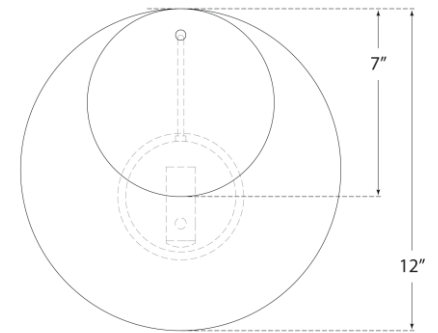

## Loire Small Sconce

Item # ARN 2455PN-CSG

Designer: AERIN

Height: 12"

Width: 12"

Extension: 5.75"

Backplate: 4.25" Round

Finishes: G, PN

Glass Options: CSG, WSG

Socket: E12 Candelabra

Wattage: 60 C11

Weight: 5 Pounds

Side View

Front View