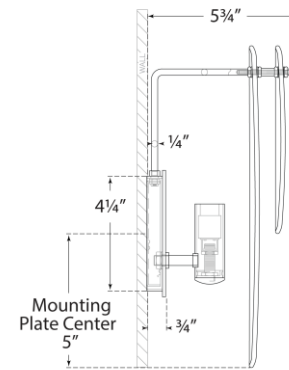

## Loire Small Sconce

Item # ARN 2455PN-CSG

Designer: AERIN

Height: 12"

Width: 12"

Extension: 5.75"

Backplate: 4.25" Round

Finishes: G, PN

Glass Options: CSG, WSG

Socket: E12 Candelabra

Wattage: 60 C11

Weight: 5 Pounds

Side View

Front View